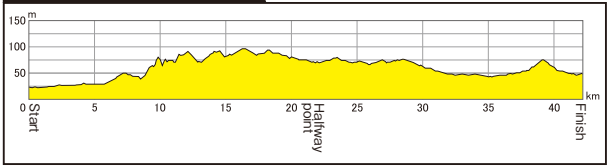

KYOTO MARATHON 2020

Course Map

Sunday, February 16, 2020

Course altitude chart

Legend

- Course
- Course (riverside)